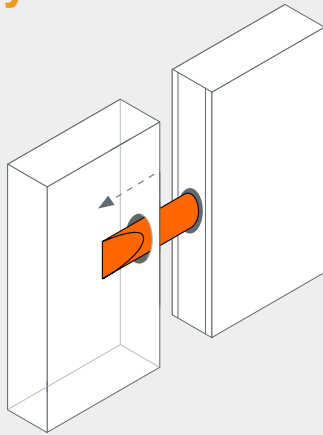

STEEL BOLT LOCKING

GERMAN WINDOWS

Small bolt.

Highly effective.

Locked with steel bolts - hermetically sealed

The bolt locking system provides an effective intrusion resistance.

10 mm solid, forged steel bolts lock in position when closed and cannot be forced open individually or as group. Corrosion-resistance materials and flawless processing guarantee extraordinary strength and long-lasting durability

This locking is KEY operated.

OUTSIDE DOOR can be equipped with:

- * Pull Handle
- * Lever - Lever Handle
- * Lever Handle on Rose or
- * Fixed Knob

Always precise **WINK HAUS**