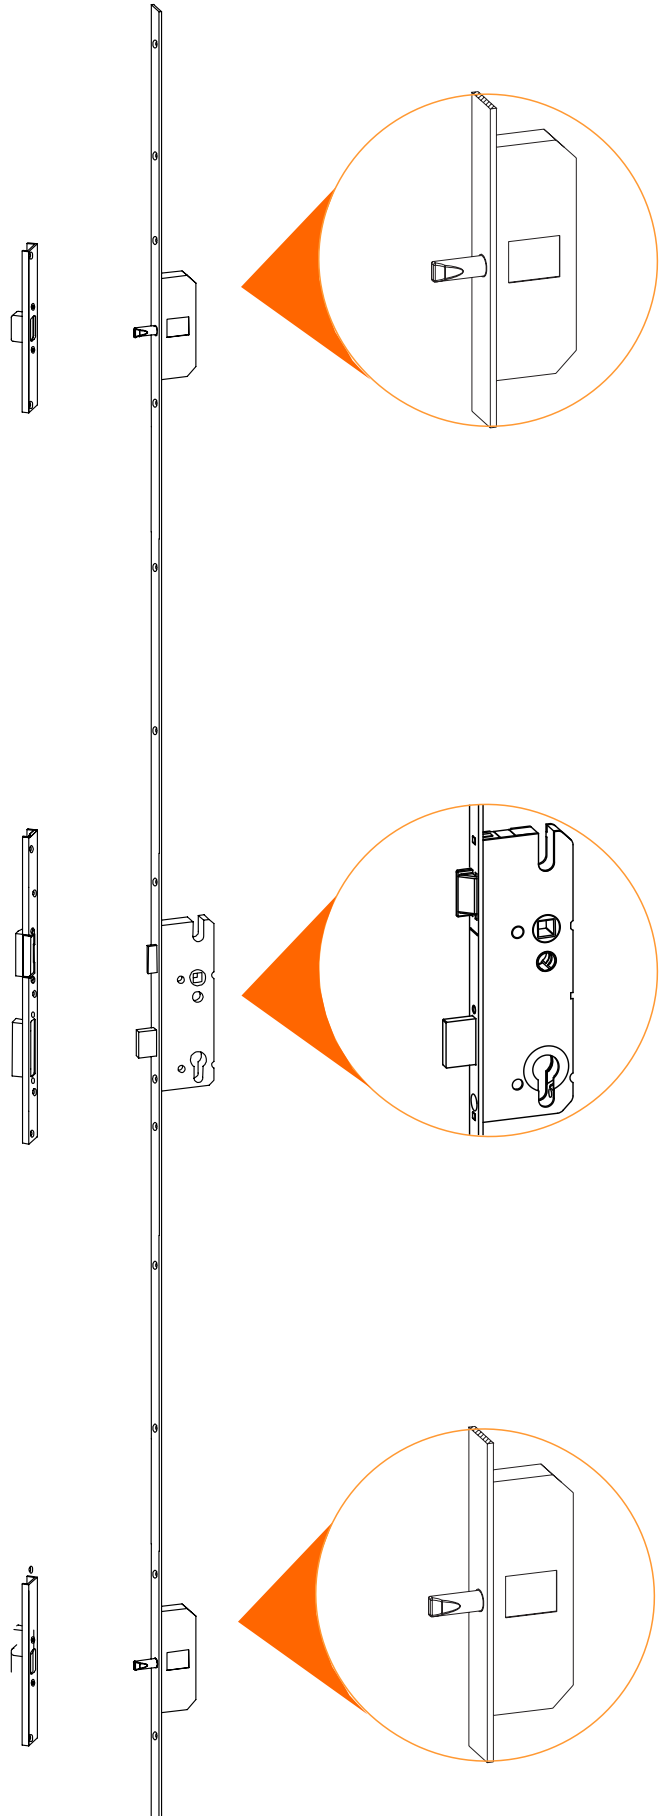

STEEL BOLT LOCKING

GERMAN WINDOWS

Small bolt.

Highly effective.

Locked with steel bolts - hermetically sealed

The bolt locking system provides an effective intrusion resistance.

10 mm solid, forged steel bolts lock in position when closed and cannot be forced open individually or as group. Corrosion-resistance materials and flawless processing guarantee extraordinary strength and long-lasting durability

This locking is KEY operated.

OUTSIDE DOOR can be equipped with:

- * Pull Handle
- * Lever - Lever Handle
- * Lever Handle on Rose or
- * Fixed Knob

Always precise **WINK HAUS**